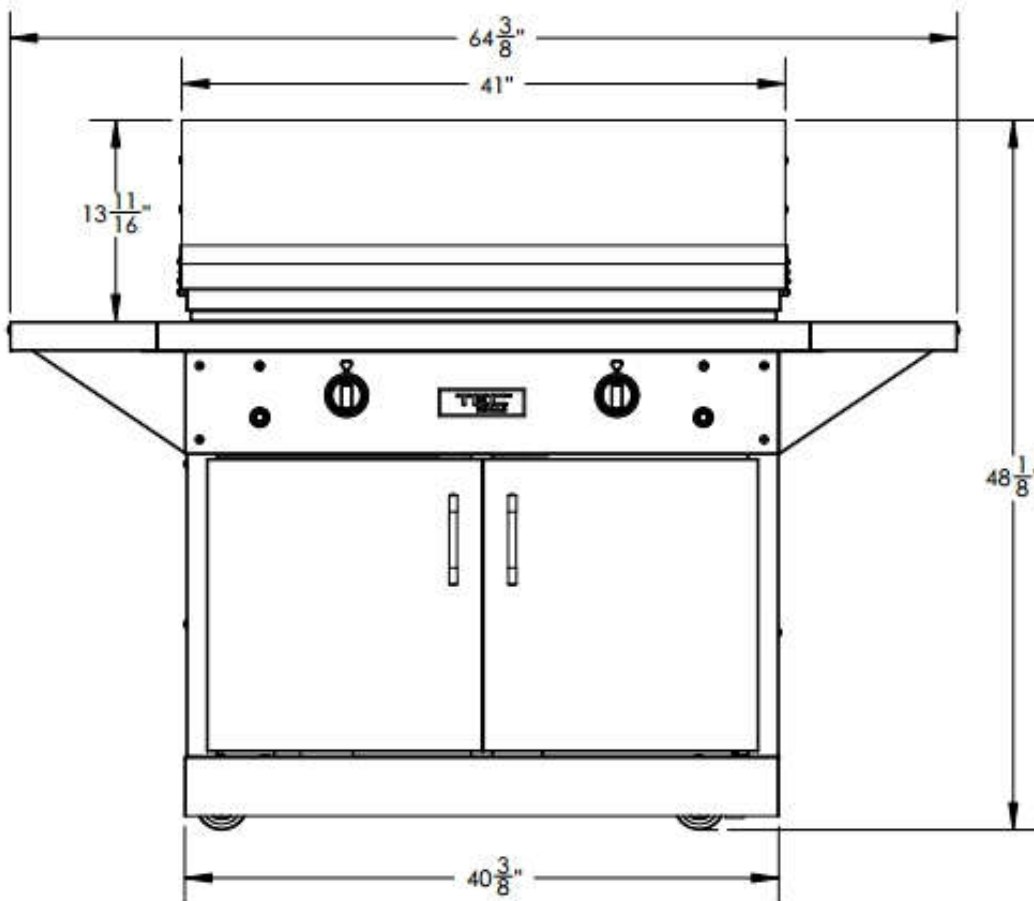

# STERLING PATIO FR 44" ON CABINET

TOP VIEW

FRONT VIEW

SIDE VIEW