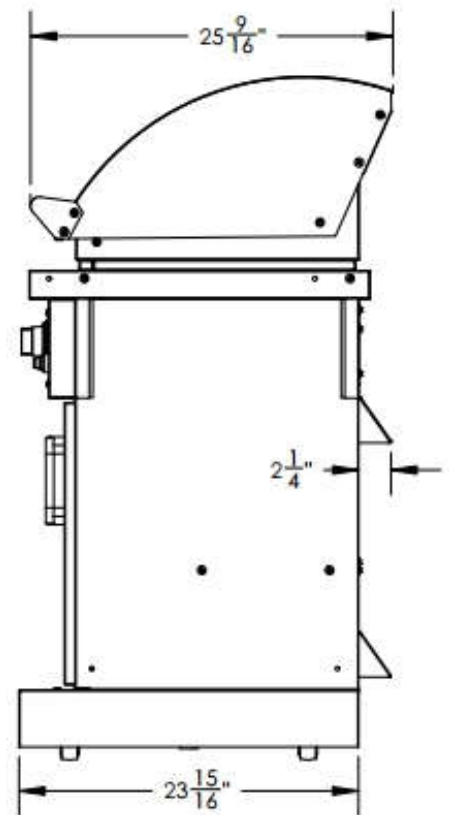

# STERLING PATIO FR 44" ON CABINET

TOP VIEW

FRONT VIEW

SIDE VIEW