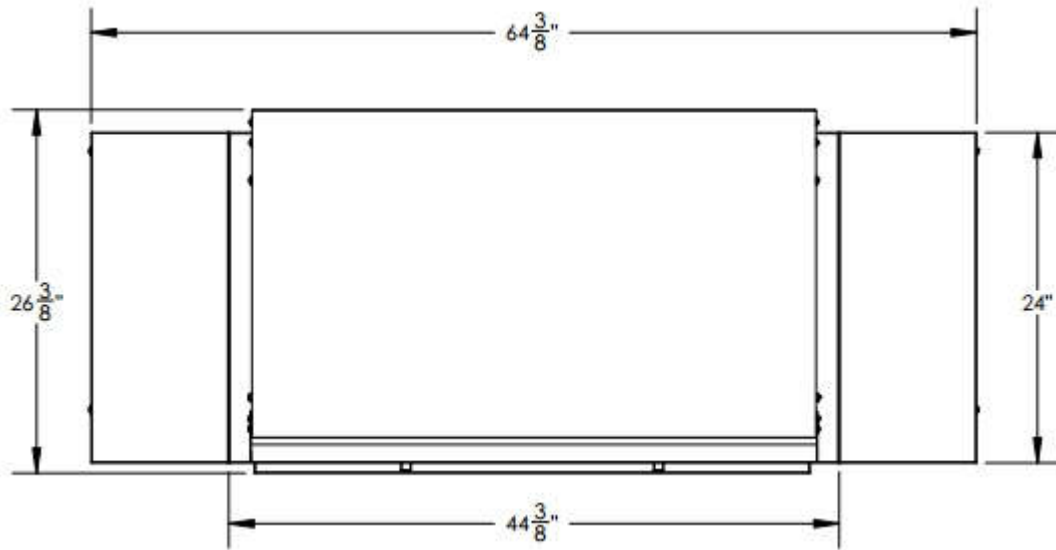

# STERLING PATIO FR 44" ON CABINET

TOP VIEW

FRONT VIEW

SIDE VIEW