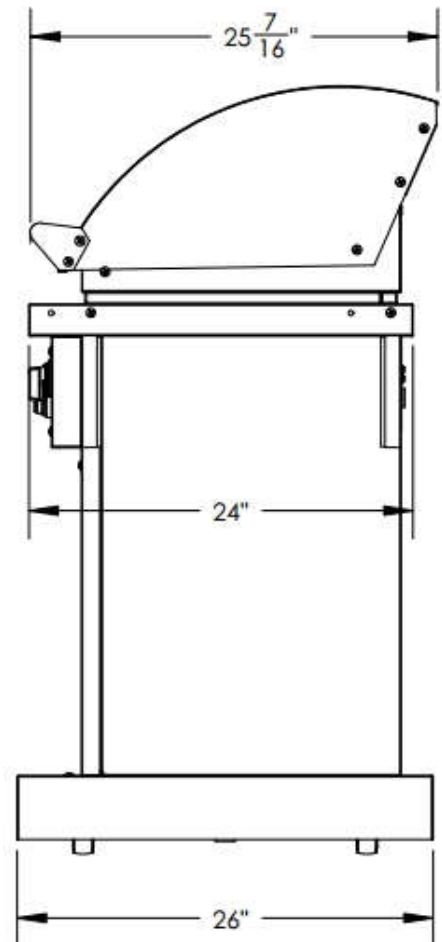

# STERLING PATIO FR 26"

## ON PEDESTAL

TOP VIEW

FRONT VIEW

SIDE VIEW