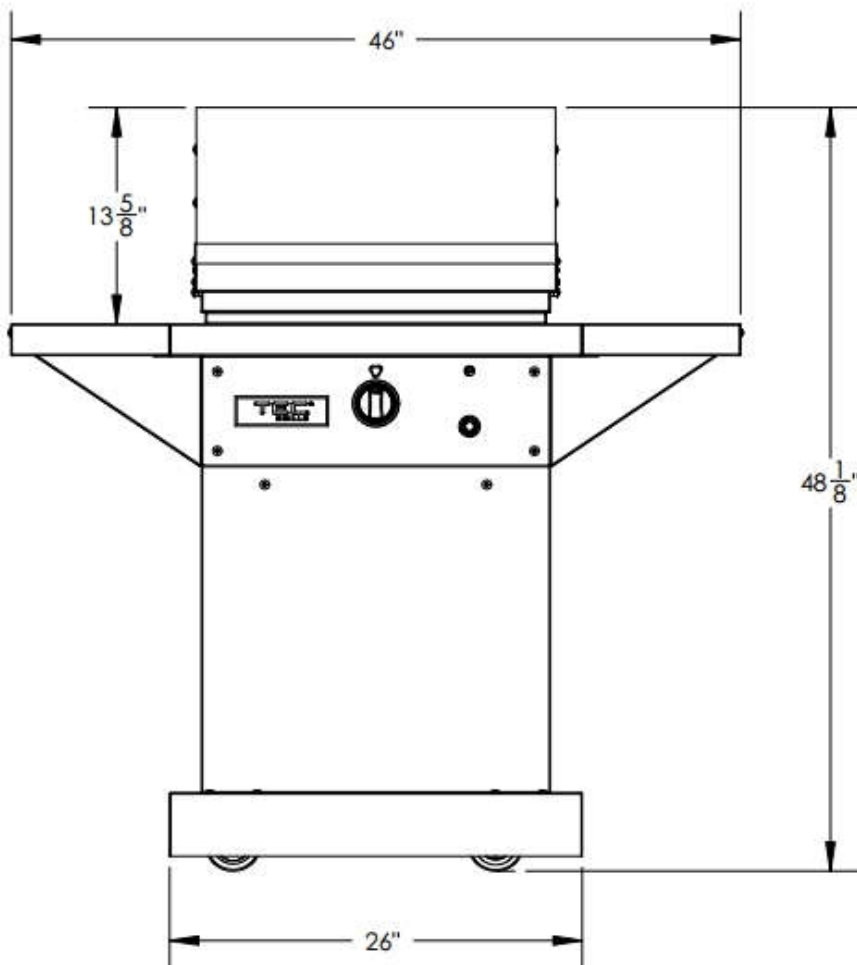

# STERLING PATIO FR 26"

## ON PEDESTAL

TOP VIEW

FRONT VIEW

SIDE VIEW