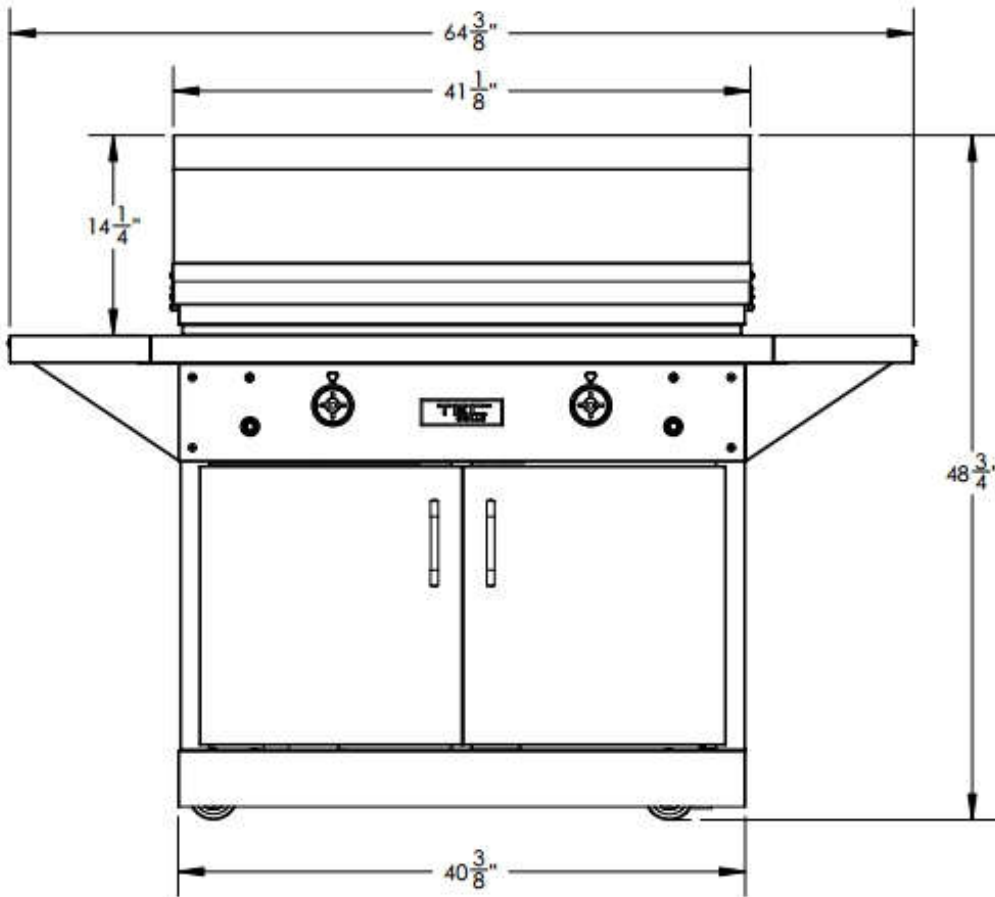

**PATIO FR 44"**  
**ON CABINET**

TOP VIEW

FRONT VIEW

SIDE VIEW