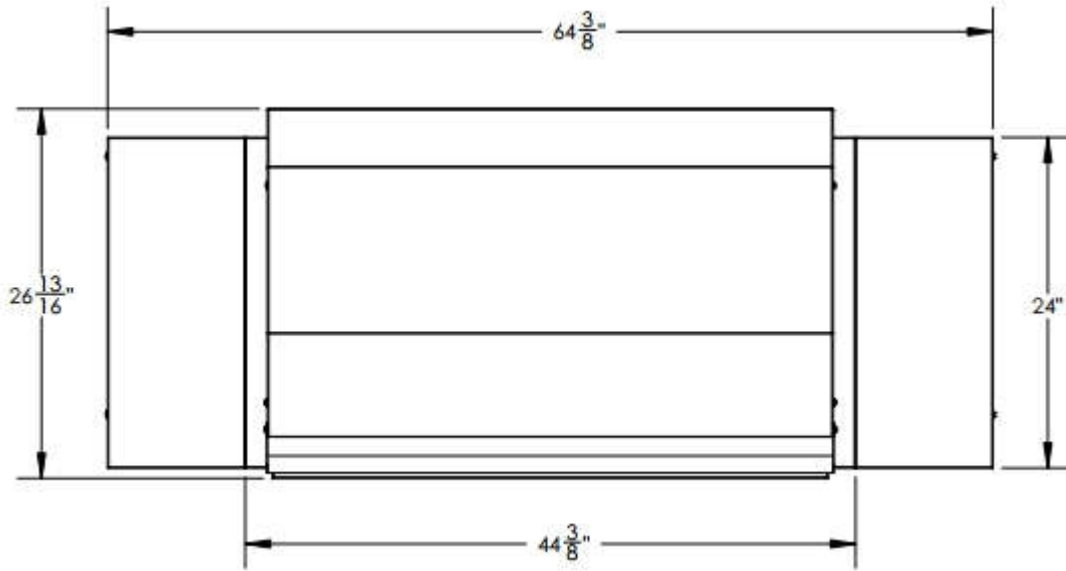

**PATIO FR 44"**  
**ON CABINET**

TOP VIEW

FRONT VIEW

SIDE VIEW