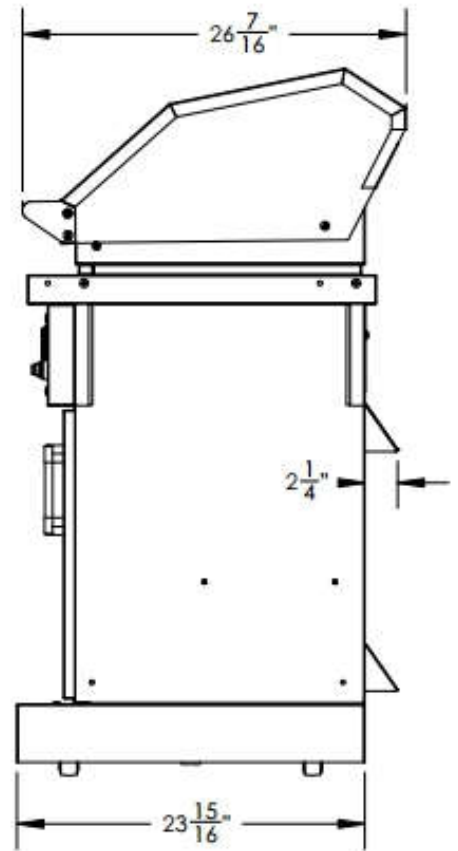

**PATIO FR 44"**  
**ON CABINET**

TOP VIEW

FRONT VIEW

SIDE VIEW