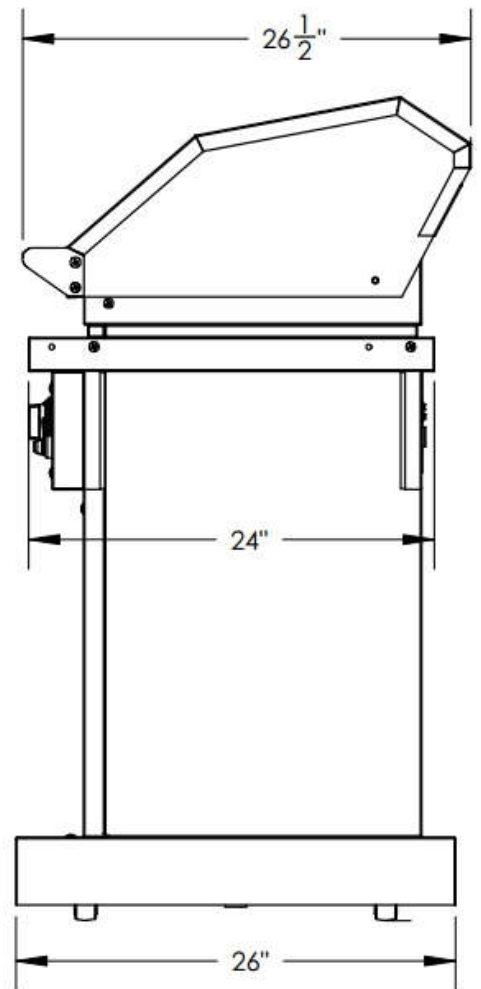

PATIO FR 26" ON PEDESTAL

TOP VIEW

FRONT VIEW

SIDE VIEW