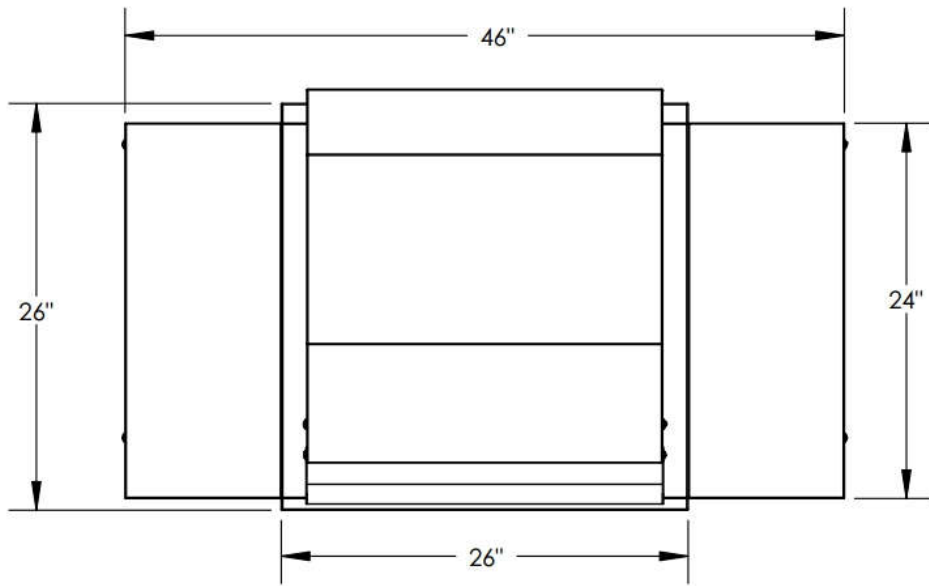

PATIO FR 26" ON PEDESTAL

TOP VIEW

FRONT VIEW

SIDE VIEW