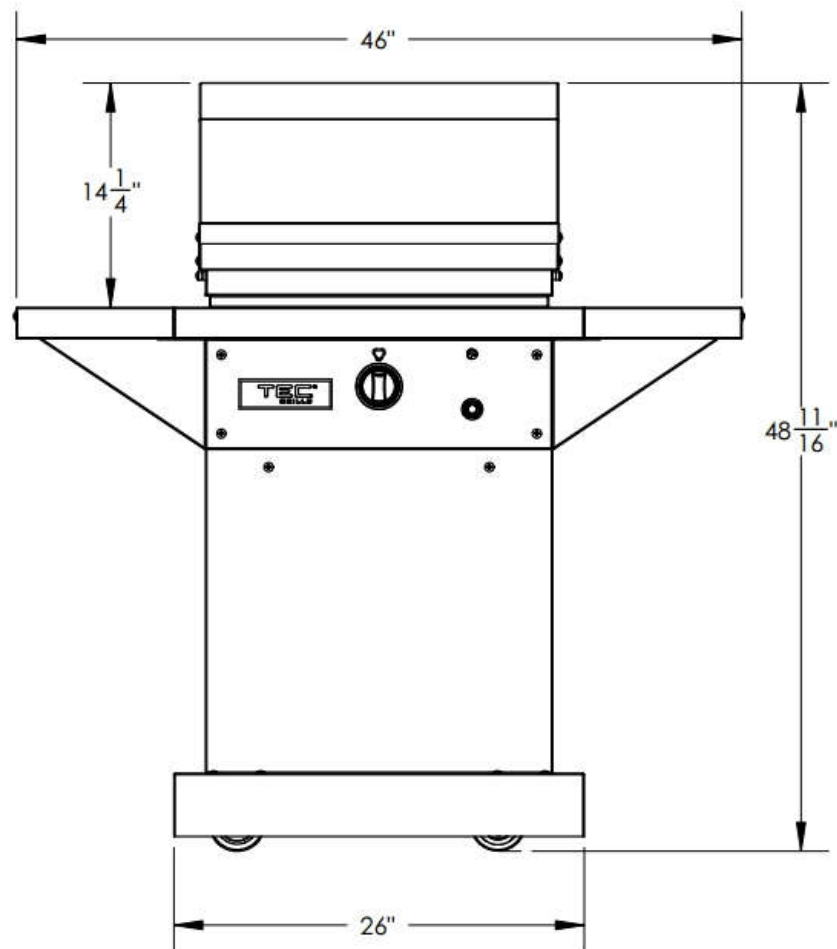

PATIO FR 26" ON PEDESTAL

TOP VIEW

FRONT VIEW

SIDE VIEW